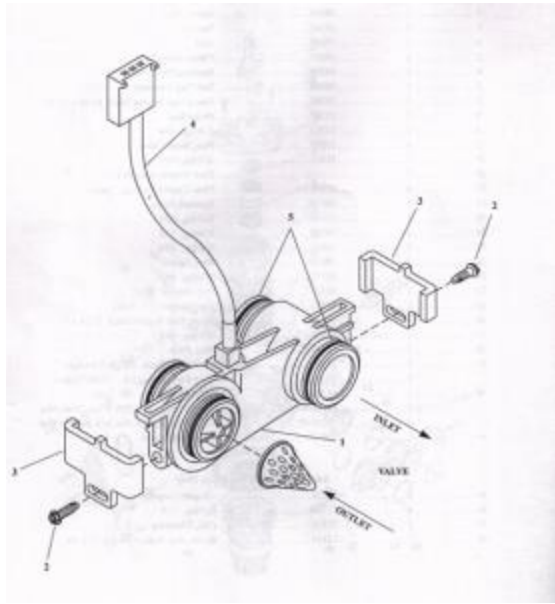

ProFloSE (5000SE FLECK) WATER SOFTENER

Parts list for 3/4" turbine meter assembly

ProFloSE (5000SE FLECK) WATER SOFTENER

Parts list for 3/4" turbine meter assembly

ASSY NO. 60626-01

Item No.	Quantity	Part No	Description
1	1	19797	Meter Assembly, Turbine
2.....	2	13314.....	Screw,HexWasher,8-18x5/86
3.....	2	19569.....	Clip, Flow Meter
4.....	1	.19791-01	Meter Cable Assembly, Turbine
5.....	4	13305.....	O-Ring,-119
6	1	..14613.....	Flow Straightener